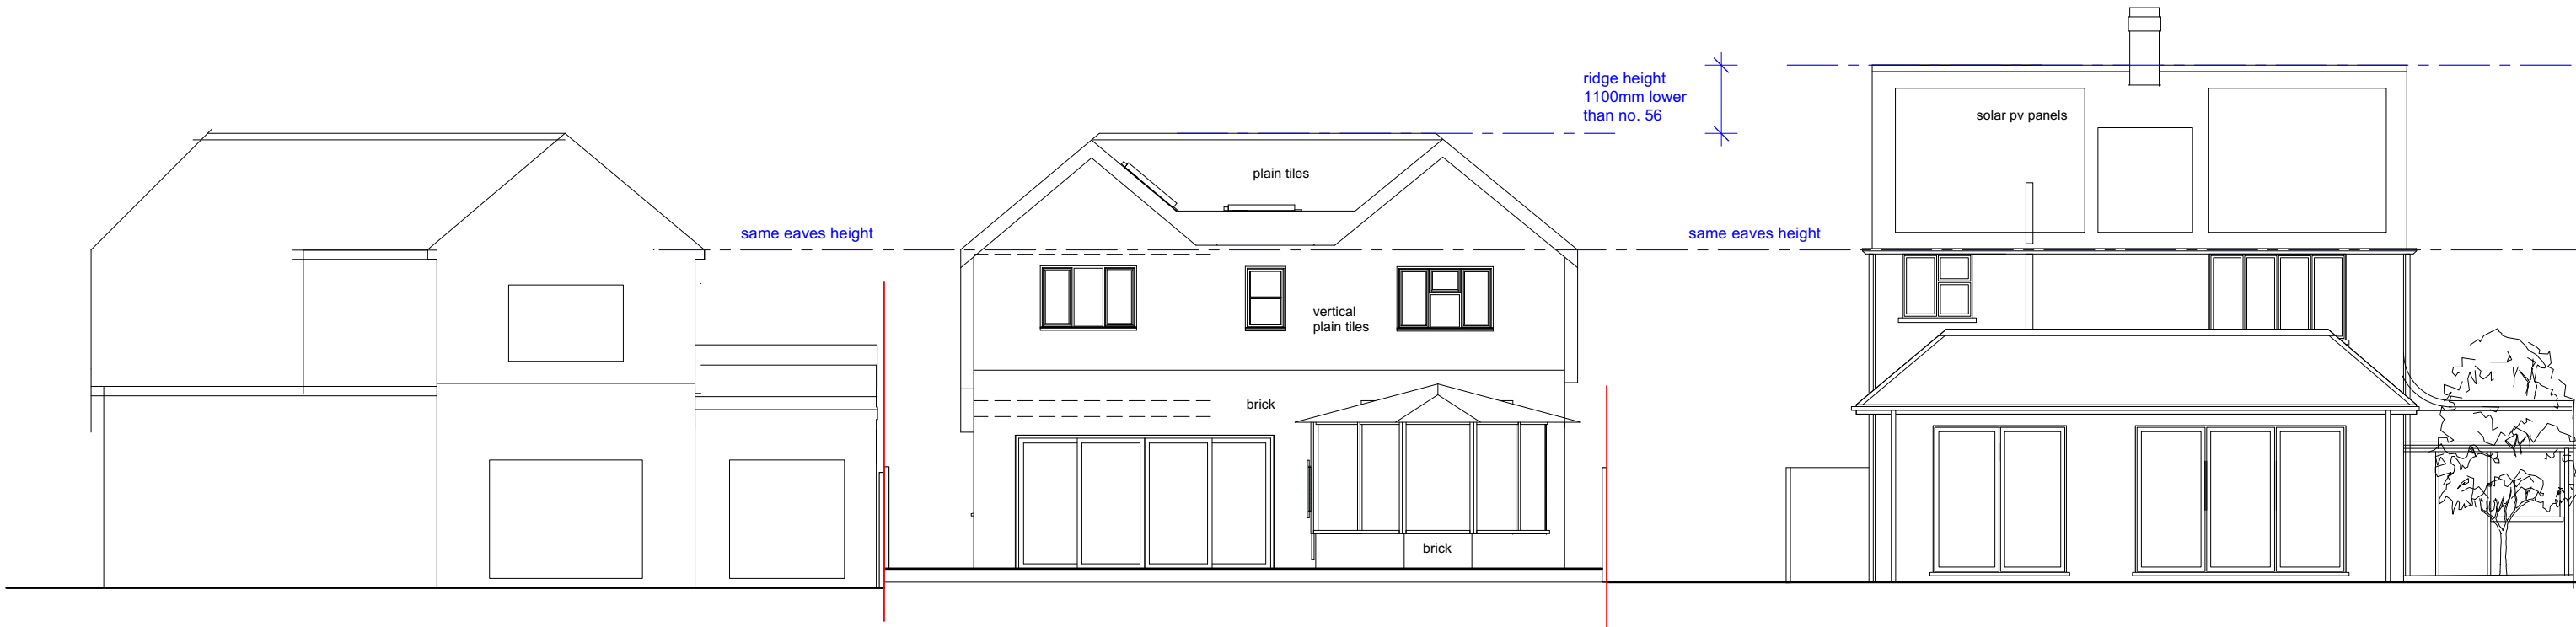

PROPOSED SOUTH (REAR) ELEVATION

EXISTING SOUTH (REAR) ELEVATION

PLANNING

Project		54 HAWKEWOOD ROAD, SUNBURY, TW16 6HJ		hitchcock architects ltd 18 The Avenue Sunbury-on-Thames Middx TW16 5ES m: 07855 522478 e: andrew@hitchcockarchitects.co.uk w: www.hitchcockarchitects.co.uk
Drawing		EXISTING & PROPOSED SOUTH ELEVATIONS		
Drawing No.	Scale	Date		
54HRS2-10	1:100 @ A3	25.09.2023		